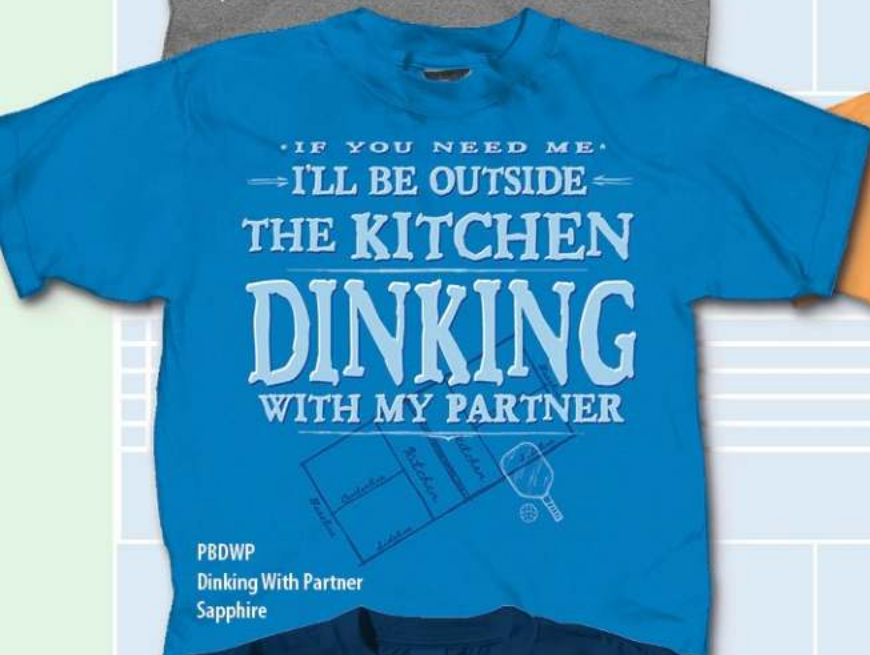

PICKLEBALL

PBBLR
Baller
Graphite

PBPDD
Designated Dinker
Carolina Blue

PBDWP
Dinking With Partner
Sapphire

PBLDR
Let's Drink
Tennessee Orange

PBPPS
Pickle Paddler Shield
Navy

PBPPA
Pickle Paddlers
Indigo

Adult T's
S-XL- \$9.75
2X \$11.25 3X \$12.25